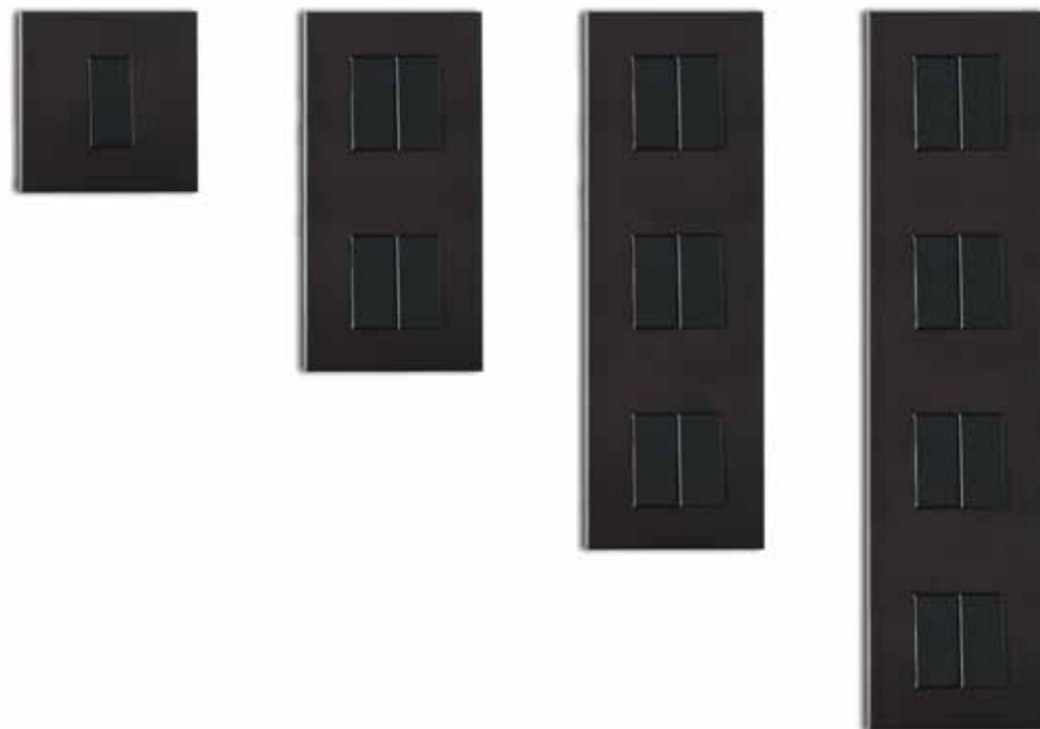

"A smart mix of technology and sobriety"

"Een slimme mix van technologie en soberheid"

PARIS Single panel in 05 BR / Dark Bronze coating

PARIS

LUXONOV

Style, functionality and savoir-faire. The PARIS collection pairs standard flexibility with the LUXONOV delicacy.

Stijl, functionaliteit en knowhow... Het model PARIS koppelt flexibiliteit aan de elegantie van LUXONOV.

FIVE FORMATS VERTICAL & HORIZONTAL

VIJF FORMATEN, HORIZONTAAL OF VERTICAAL TOEPASBAAR

Sizes of panel:

Single 85 x 85 mm
Double 85 x 156 mm
Triple 85 x 227 mm
Quad 85 x 298 mm
Quintuple 85 x 369 mm

Vertical or horizontal use

Afmetingen van de afwerkingsplaten:

Enkel 85 x 85 mm
Dubbel 85 x 156 mm
Drievoudig 85 x 227 mm
Viervoudig 85 x 298 mm
Vijfvoudig 85 x 369 mm

Verticaal of horizontaal toepasbaar

INFINITE CUSTOMIZATION OF COATINGS & MECHANISMS

ONBEGRENSDE MOGELIJKHEDEN VAN COATINGS EN MECHANISMEN

- Up to 2 buttons on a single panel and 10 buttons on a quintuple panel
 - Standard buttons available in glossy black
 - 15 available coatings on solid brass panel (more on demand)
- Available mechanisms:
- Unipolar switch, Bipolar switch
 - Two-way switch, Touch switch, Reverser
 - Push-button, Touch push-button
 - Motorised blinds, Shutter
 - TV, Telephone, Network, HDMI, iPhone sockets
 - International standards sockets, Cable sockets
 - Rotary, push-button or touch dimmer
 - Thermostat, Sensor
 - Orientation lighting
 - Hospitality functions : keycards reader, razor socket, ...