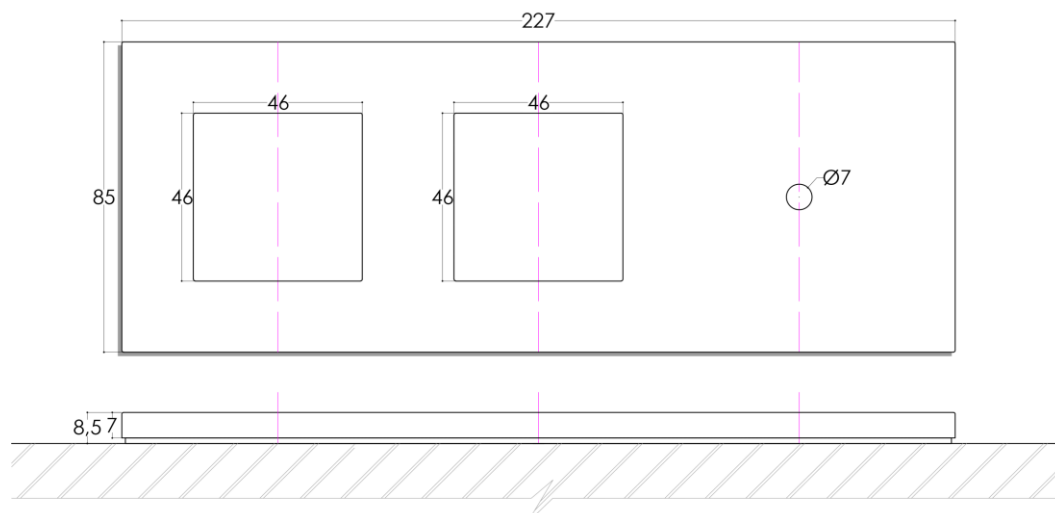

SYDNEY/PARIS

FRONT PLATE

FACE AVANT

Description

Material : full brass.

Windows opening : 2 modules + 2 modules + 1 round opening for Sydney lever.

Caractéristiques

Matière : laiton massif.

Fenêtre : 2 modules + 2 modules + 1 ouverture ronde pour levier Sydney.

Ref.	Finish	Finition	Effect	Effet
PPA053LMH	Polished mirror brass	Laiton miroir	Shiny	Brillant
PPA053LBH	Brushed brass	Laiton brossé	Matt	Mat
PPA053LSH	Microbilled/satin brass	Laiton microbillé	Satin	Satin
PPA053VOH	Antique/old gold	Vieil or	Matt	Mat
PPA053BMH	Medium bronze	Bronze moyen	Matt	Mat
PPA053BRH	Dark bronze	Bronze noir	Shiny	Brillant
PPA053BZH	Grey bronze	Bronze gris	Matt	Mat
PPA053NMH	Polished mirror nickel	Nickel miroir	Shiny	Brillant
PPA053NBH	Brushed nickel	Nickel brossé	Matt	Mat
PPA053NSH	Microbilled/satin nickel	Nickel brossé	Matt	Mat
PPA053CHH	Polished mirror chrome	Chrome miroir	Shiny	Brillant
PPA053ROH	Brushed copper	Cuivre brossé	Matt	Mat
PPA053RAH	RAL code 9003	RAL codes 9003	Matt	Mat
PPA053ORH	24K gold	24K or	Shiny	Brillant
PPA053OMH	24K microbilled gold	microbillé 24K or	Satin	Satin