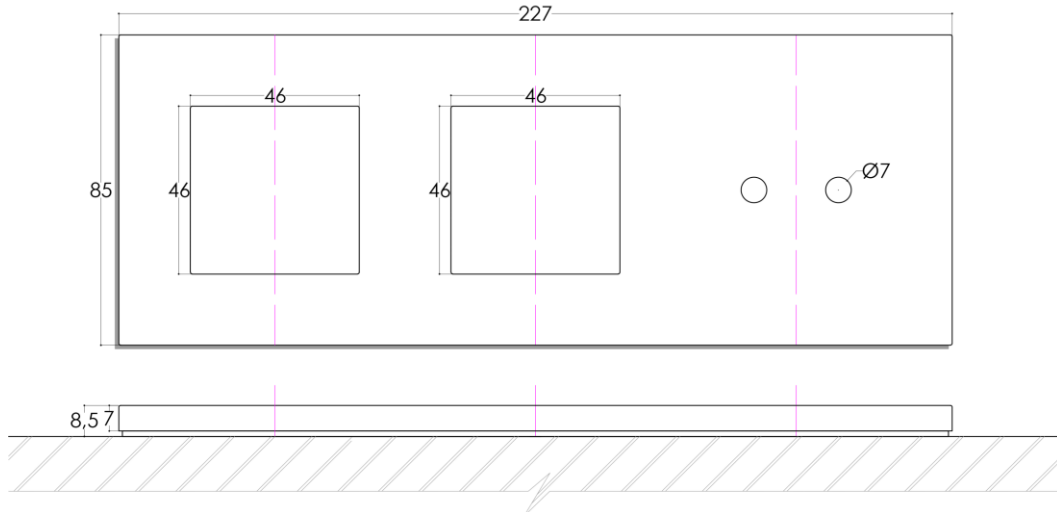

SYDNEY/PARIS

FRONT PLATE

FACE AVANT

Description

Material : full brass.

Windows opening : 2 modules + 2 modules + 2 round holes for Sydney levers.

Caractéristiques

Matière : laiton massif.

Fenêtre : 2 modules + 2 modules + 2 ouvertures rondes pour leviers Sydney.

Ref.	Finish	Finition	Effect	Effet
PPA094LMH	Polished mirror brass	Laiton miroir	Shiny	Brillant
PPA094LBH	Brushed brass	Laiton brossé	Matt	Mat
PPA094LSH	Microbilled/satin brass	Laiton microbillé	Satin	Satin
PPA094VOH	Antique/old gold	Vieil or	Matt	Mat
PPA094BMH	Medium bronze	Bronze moyen	Matt	Mat
PPA094BRH	Dark bronze	Bronze noir	Shiny	Brillant
PPA094BZH	Grey bronze	Bronze gris	Matt	Mat
PPA094NMH	Polished mirror nickel	Nickel miroir	Shiny	Brillant
PPA094NBH	Brushed nickel	Nickel brossé	Matt	Mat
PPA094NSH	Microbilled/satin nickel	Nickel brossé	Matt	Mat
PPA094CHH	Polished mirror chrome	Chrome miroir	Shiny	Brillant
PPA094ROH	Brushed copper	Cuivre brossé	Matt	Mat
PPA094RAH	RAL code 9003	RAL codes 9003	Matt	Mat
PPA094ORH	24K gold	24K or	Shiny	Brillant
PPA094OMH	24K microbilled gold	microbillé 24K or	Satin	Satin