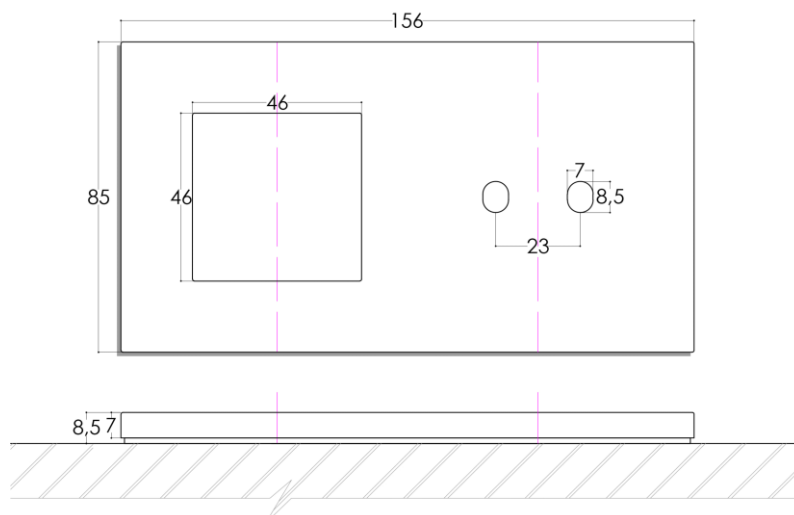

SYDNEY/PARIS

FRONT PLATE

FACE AVANT

Description

Material : full brass.

Windows opening : 2 modules + 2 ovalic holes for Sydney levers.

Caractéristiques

Matière : laiton massif.

Fenêtre : 2 modules + 2 ouvertures ovales pour levier Sydney.

Ref.	Finish	Finition	Effect	Effet
PPA412LMH	Polished mirror brass	Laiton miroir	Shiny	Brillant
PPA412LBH	Brushed brass	Laiton brossé	Matt	Mat
PPA412LSH	Microbilled/satin brass	Laiton microbillé	Satin	Satin
PPA412VOH	Antique/old gold	Vieil or	Matt	Mat
PPA412BMH	Medium bronze	Bronze moyen	Matt	Mat
PPA412BRH	Dark bronze	Bronze noir	Shiny	Brillant
PPA412BZH	Grey bronze	Bronze gris	Matt	Mat
PPA412NMH	Polished mirror nickel	Nickel miroir	Shiny	Brillant
PPA412NBH	Brushed nickel	Nickel brossé	Matt	Mat
PPA412NSH	Microbilled/satin nickel	Nickel brossé	Matt	Mat
PPA412CHH	Polished mirror chrome	Chrome miroir	Shiny	Brillant
PPA412ROH	Brushed copper	Cuivre brossé	Matt	Mat
PPA412RAH	RAL code 9003	RAL codes 9003	Matt	Mat
PPA412ORH	24K gold	24K or	Shiny	Brillant
PPA412OMH	24K microbilled gold	microbillé 24K or	Satin	Satin