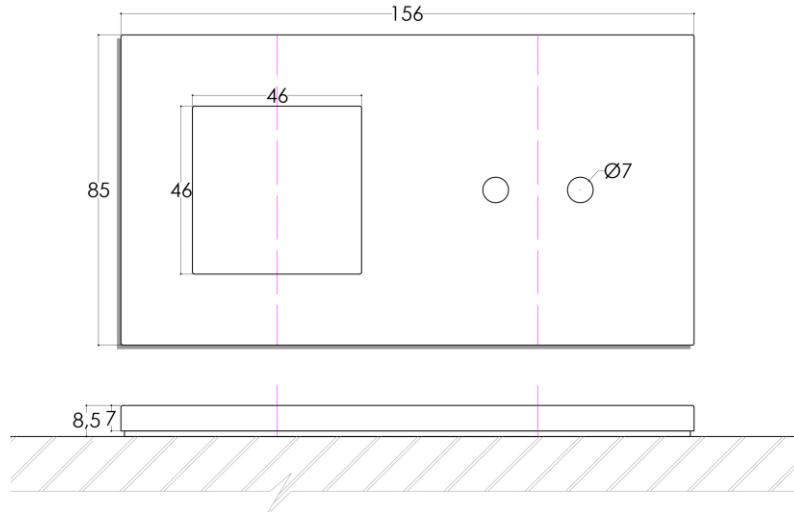

SYDNEY/PARIS

FRONT PLATE

FACE AVANT

Description

Material : full brass.

Windows opening : 2 modules + 2 round holes for Sydney lever.

Caractéristiques

Matière : laiton massif.

Fenêtre : 2 modules + 2 ouvertures rondes pour levier Sydney.

Ref.	Finish	Finition	Effect	Effet
PPA012LMH	Polished mirror brass	Laiton miroir	Shiny	Brillant
PPA012LBH	Brushed brass	Laiton brossé	Matt	Mat
PPA012LSH	Microbilled/satin brass	Laiton microbillé	Satin	Satin
PPA012VOH	Antique/old gold	Vieil or	Matt	Mat
PPA012BMH	Medium bronze	Bronze moyen	Matt	Mat
PPA012BRH	Dark bronze	Bronze noir	Shiny	Brillant
PPA012BZH	Grey bronze	Bronze gris	Matt	Mat
PPA012NMH	Polished mirror nickel	Nickel miroir	Shiny	Brillant
PPA012NBH	Brushed nickel	Nickel brossé	Matt	Mat
PPA012NSH	Microbilled/satin nickel	Nickel brossé	Matt	Mat
PPA012CHH	Polished mirror chrome	Chrome miroir	Shiny	Brillant
PPA012ROH	Brushed copper	Cuivre brossé	Matt	Mat
PPA012RAH	RAL code 9003	RAL codes 9003	Matt	Mat
PPA012ORH	24K gold	24K or	Shiny	Brillant
PPA012OMH	24K microbilled gold	microbillé 24K or	Satin	Satin