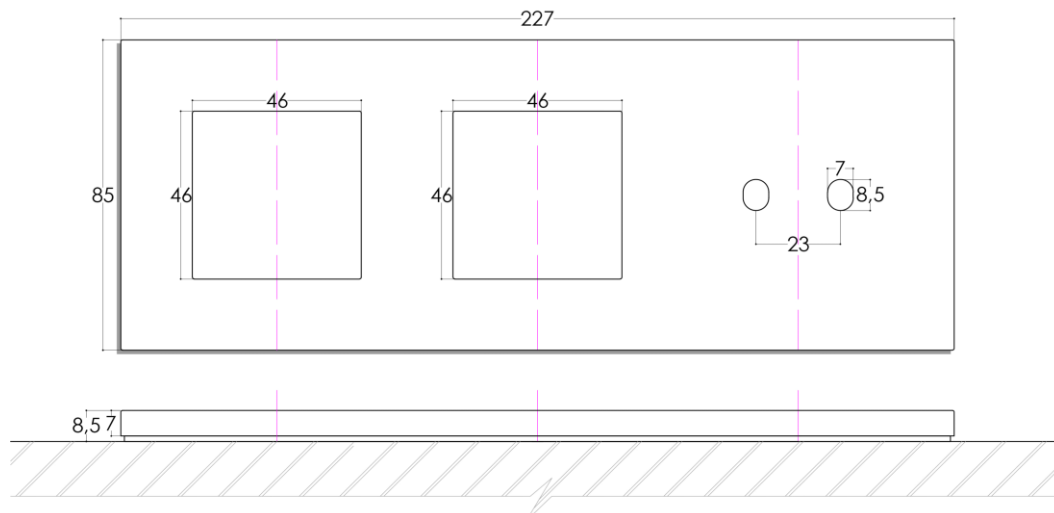

SYDNEY/PARIS

FRONT PLATE

FACE AVANT

Description

Material : full brass.

Windows opening : 2 modules + 2 modules + 2 Ovalic hole for Sydney levers.

Caractéristiques

Matière : laiton massif.

Fenêtre : 2 modules + 2 modules + 2 ouvertures ovales pour levier Sydney.

Ref.	Finish	Finition	Effect	Effet
PPA494LMH	Polished mirror brass	Laiton miroir	Shiny	Brillant
PPA494LBH	Brushed brass	Laiton brossé	Matt	Mat
PPA494LSH	Microbilled/satin brass	Laiton microbillé	Satin	Satin
PPA494VOH	Antique/old gold	Vieil or	Matt	Mat
PPA494BMH	Medium bronze	Bronze moyen	Matt	Mat
PPA494BRH	Dark bronze	Bronze noir	Shiny	Brillant
PPA494BZH	Grey bronze	Bronze gris	Matt	Mat
PPA494NMH	Polished mirror nickel	Nickel miroir	Shiny	Brillant
PPA494NBH	Brushed nickel	Nickel brossé	Matt	Mat
PPA494NSH	Microbilled/satin nickel	Nickel brossé	Matt	Mat
PPA494CHH	Polished mirror chrome	Chrome miroir	Shiny	Brillant
PPA494ROH	Brushed copper	Cuivre brossé	Matt	Mat
PPA494RAH	RAL code 9003	RAL codes 9003	Matt	Mat
PPA494ORH	24K gold	24K or	Shiny	Brillant
PPA494OMH	24K microbilled gold	microbillé 24K or	Satin	Satin