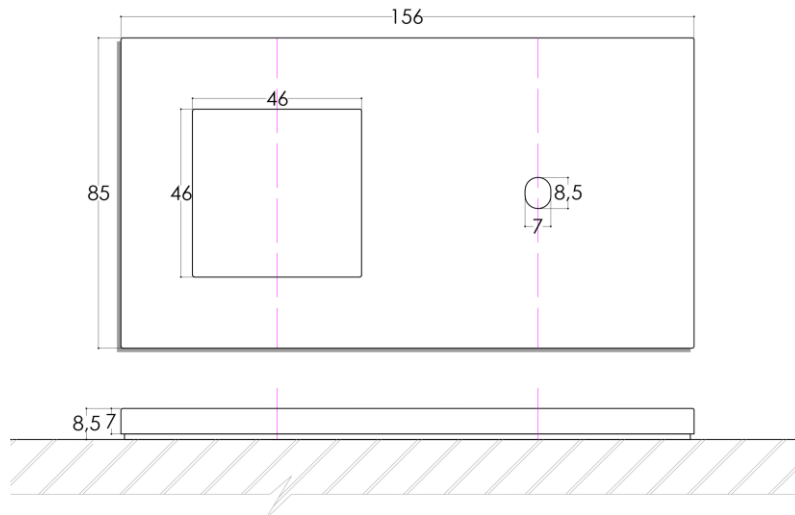

SYDNEY/PARIS

FRONT PLATE

FACE AVANT

Description

Material : full brass.

Windows opening : 2 modules + 1 ovalic hole for Sydney lever.

Caractéristiques

Matière : laiton massif.

Fenêtre : 2 modules + 1 ouverture ovale pour levier Sydney.

Ref.	Finish	Finition	Effect	Effet
PPA411LMH	Polished mirror brass	Laiton miroir	Shiny	Brillant
PPA411LBH	Brushed brass	Laiton brossé	Matt	Mat
PPA411LSH	Microbilled/satin brass	Laiton microbillé	Satin	Satin
PPA411VOH	Antique/old gold	Vieil or	Matt	Mat
PPA411BMH	Medium bronze	Bronze moyen	Matt	Mat
PPA411BRH	Dark bronze	Bronze noir	Shiny	Brillant
PPA411BZH	Grey bronze	Bronze gris	Matt	Mat
PPA411NMH	Polished mirror nickel	Nickel miroir	Shiny	Brillant
PPA411NBH	Brushed nickel	Nickel brossé	Matt	Mat
PPA411NSH	Microbilled/satin nickel	Nickel brossé	Matt	Mat
PPA411CHH	Polished mirror chrome	Chrome miroir	Shiny	Brillant
PPA411ROH	Brushed copper	Cuivre brossé	Matt	Mat
PPA411RAH	RAL code 9003	RAL codes 9003	Matt	Mat
PPA411ORH	24K gold	24K or	Shiny	Brillant
PPA411OMH	24K microbilled gold	microbillé 24K or	Satin	Satin