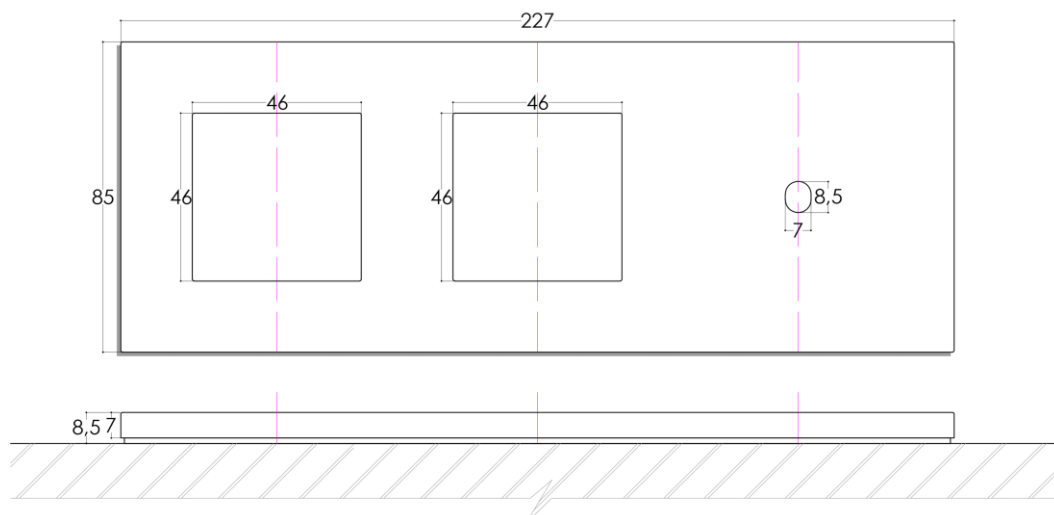

SYDNEY/PARIS

FRONT PLATE

FACE AVANT

Description

Material : full brass.

Windows opening : 2 modules + 2 modules + 1 Ovalic hole for Sydney lever.

Caractéristiques

Matière : laiton massif.

Fenêtre : 2 modules + 2 modules + 1 ouverture ovale pour levier Sydney.

Ref.	Finish	Finition	Effect	Effet
PPA453LMH	Polished mirror brass	Laiton miroir	Shiny	Brillant
PPA453LBH	Brushed brass	Laiton brossé	Matt	Mat
PPA453LSH	Microbilled/satin brass	Laiton microbillé	Satin	Satin
PPA453VOH	Antique/old gold	Vieil or	Matt	Mat
PPA453BMH	Medium bronze	Bronze moyen	Matt	Mat
PPA453BRH	Dark bronze	Bronze noir	Shiny	Brillant
PPA453BZH	Grey bronze	Bronze gris	Matt	Mat
PPA453NMH	Polished mirror nickel	Nickel miroir	Shiny	Brillant
PPA453NBH	Brushed nickel	Nickel brossé	Matt	Mat
PPA453NSH	Microbilled/satin nickel	Nickel brossé	Matt	Mat
PPA453CHH	Polished mirror chrome	Chrome miroir	Shiny	Brillant
PPA453ROH	Brushed copper	Cuivre brossé	Matt	Mat
PPA453RAH	RAL code 9003	RAL codes 9003	Matt	Mat
PPA453ORH	24K gold	24K or	Shiny	Brillant
PPA453OMH	24K microbilled gold	microbillé 24K or	Satin	Satin